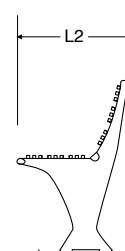

Bench made of wood, cement and stainless steel AISI 304.

COD.	L	L2	H	B
AU002	1750	550	430	500

RIMINI

Panchina in acciaio inox AISI 304.

Bench in stainless steel AISI 304.

COD.	L	L2	H
AU003	1800	545	835

ISCHIA