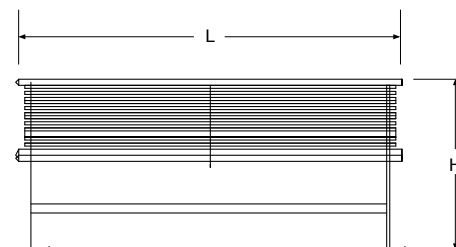

Bench made of wood, cement and stainless steel AISI 304.

COD.	L	L2	H	B
AU002	1750	550	430	500

RIMINI

Panchina in acciaio inox AISI 304.

Bench in stainless steel AISI 304.

COD.	L	L2	H
AU003	1800	545	835

ISCHIA